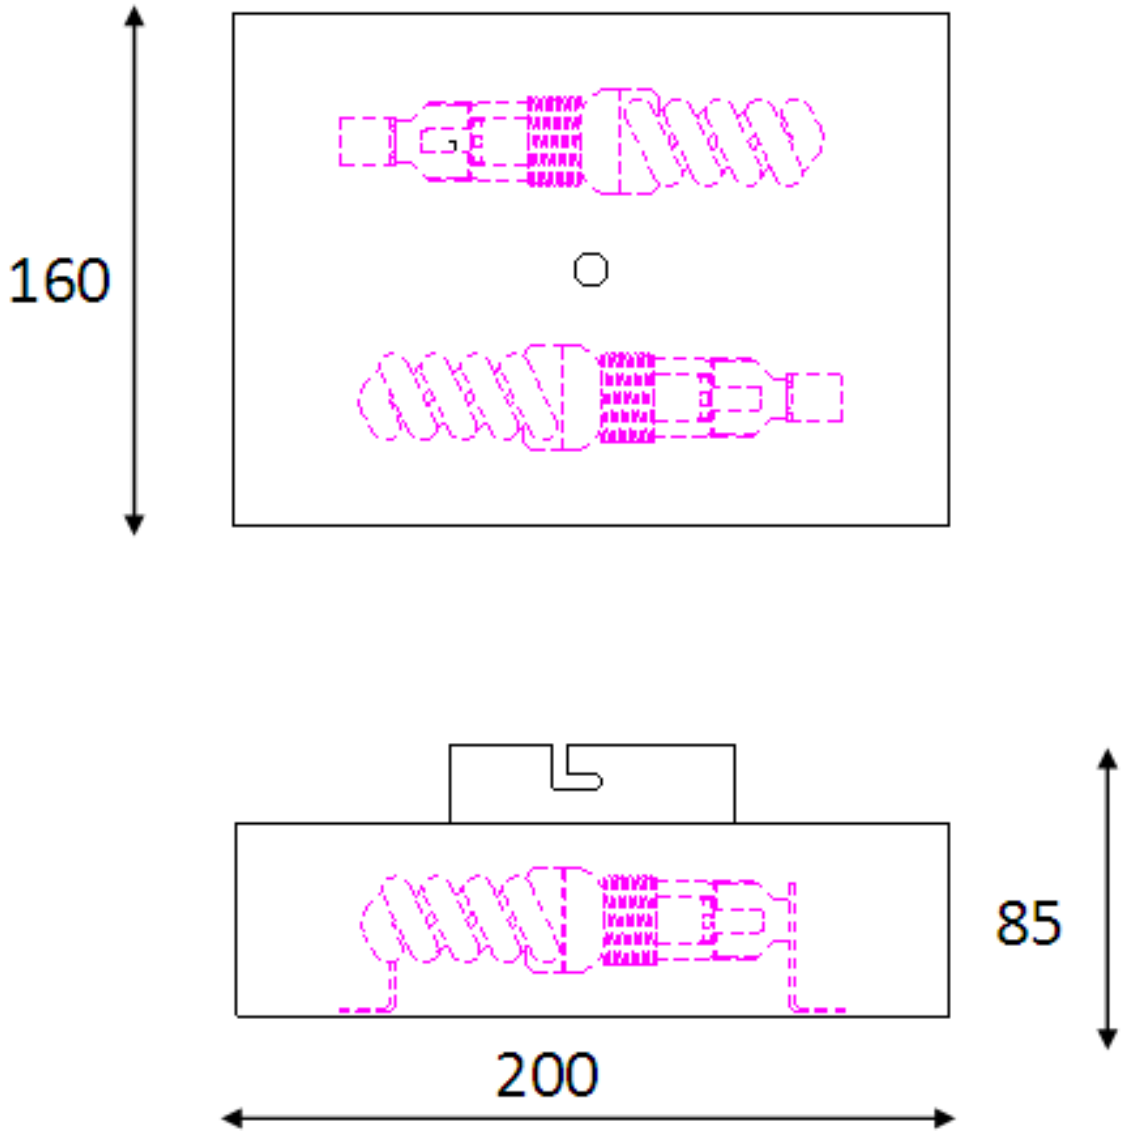

Line drawing of the item (with outline dimensions)

Item number: 12219/02/30

Installation drawing (the same as it in its instruction manual)

Technical details

materials used:	Metal
color:	Black
dimmable and how is the fixture dimmable:	
size:	Height: 85mm Length: 200mm Width: 160mm Net Weight:
power requirements:	220-240V/50Hz
bulb type and maximum Wattage:	ESL E14/9W
number of bulbs:	1
IP degree:	IP20