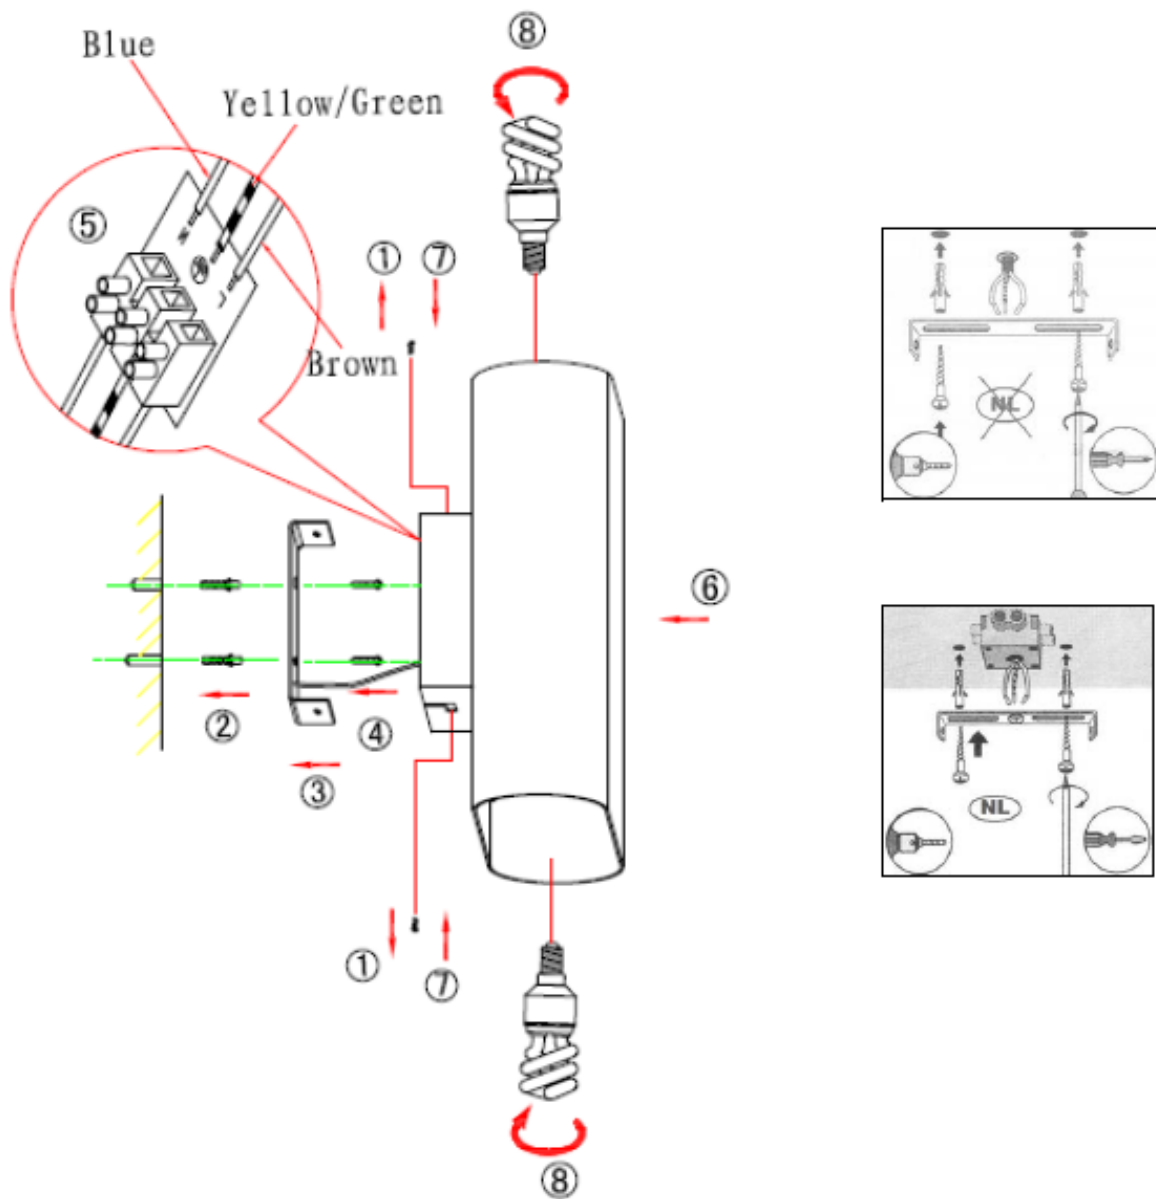

Line drawing of the item (with outline dimensions)

Item number: 12219/02/30

Installation drawing (the same as it in its instruction manual)

Technical details

materials used:	Metal
color:	Black
dimmable and how is the fixture dimmable:	
size:	Height: 85mm Length: 200mm Width: 160mm Net Weight:
power requirements:	220-240V/50Hz
bulb type and maximum Wattage:	ESL E14/9W
number of bulbs:	1
IP degree:	IP20