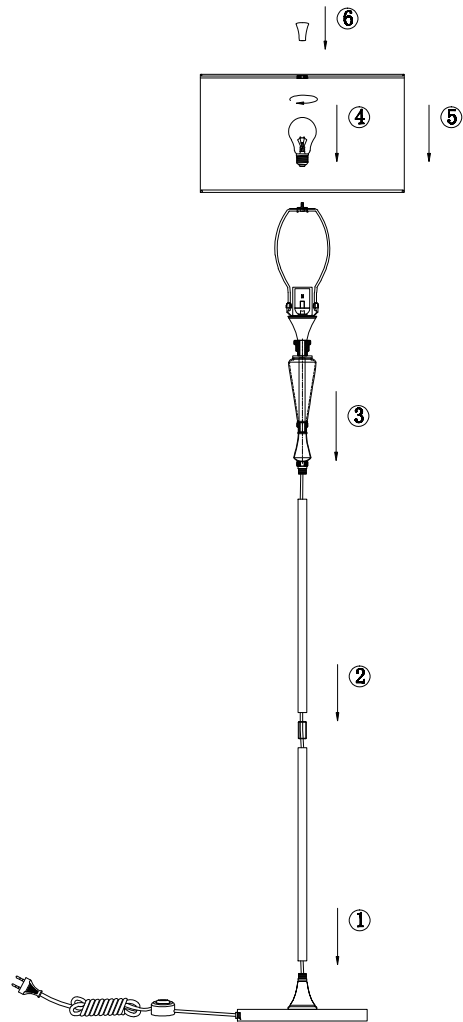

# Instruction

MOD014FL-01N

1 x E27 (40W)

Model: MOD014FL-01N  
Collection: Modern  
Series: Alicante

Table Lamps