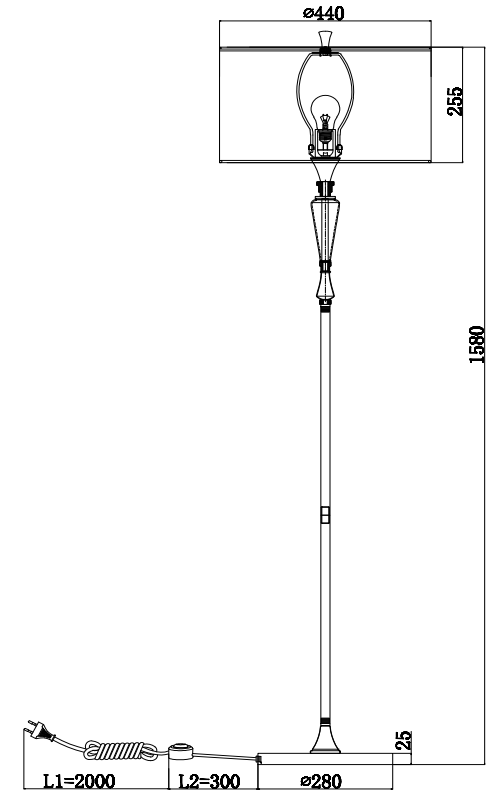

# Instruction

MOD014FL-01N

1 x E27 (40W)

Model: MOD014FL-01N  
Collection: Modern  
Series: Alicante

Table Lamps