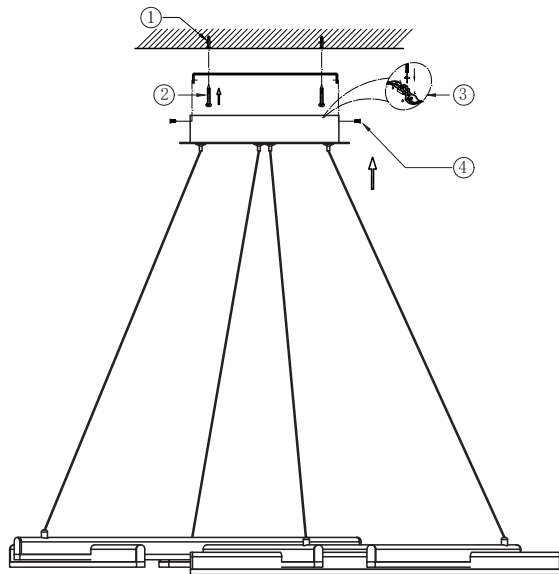

Instruction

MOD016PL-L75W4K

MAX 75W
3100 Lumen

Model: MOD016PL-L75W4K
Collection: Technical
Series: Line

Pendant Lamps