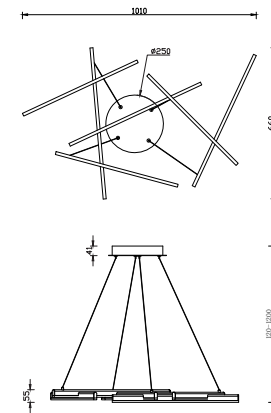

Instruction

MOD016PL-L75W4K

MAX 75W
3100 Lumen

Model: MOD016PL-L75W4K
Collection: Technical
Series: Line

Pendant Lamps