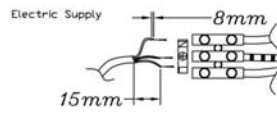

Line drawing of the item

Item number:09201/01/XX

Installation drawing

Technical details

materials used:	aluminium	
color:	Aluminium,WHITE	
dimmable and how is the fixture dimmable:		
size:	Height:	80mm
	Length:	105mm
	Width:	80mm
	Net Weight:	300g
power requirements:	220-240V~50Hz	
bulb type and maximum Wattage:	G9 W/O BULB	
number of bulbs:		
IP degree:	IP20	