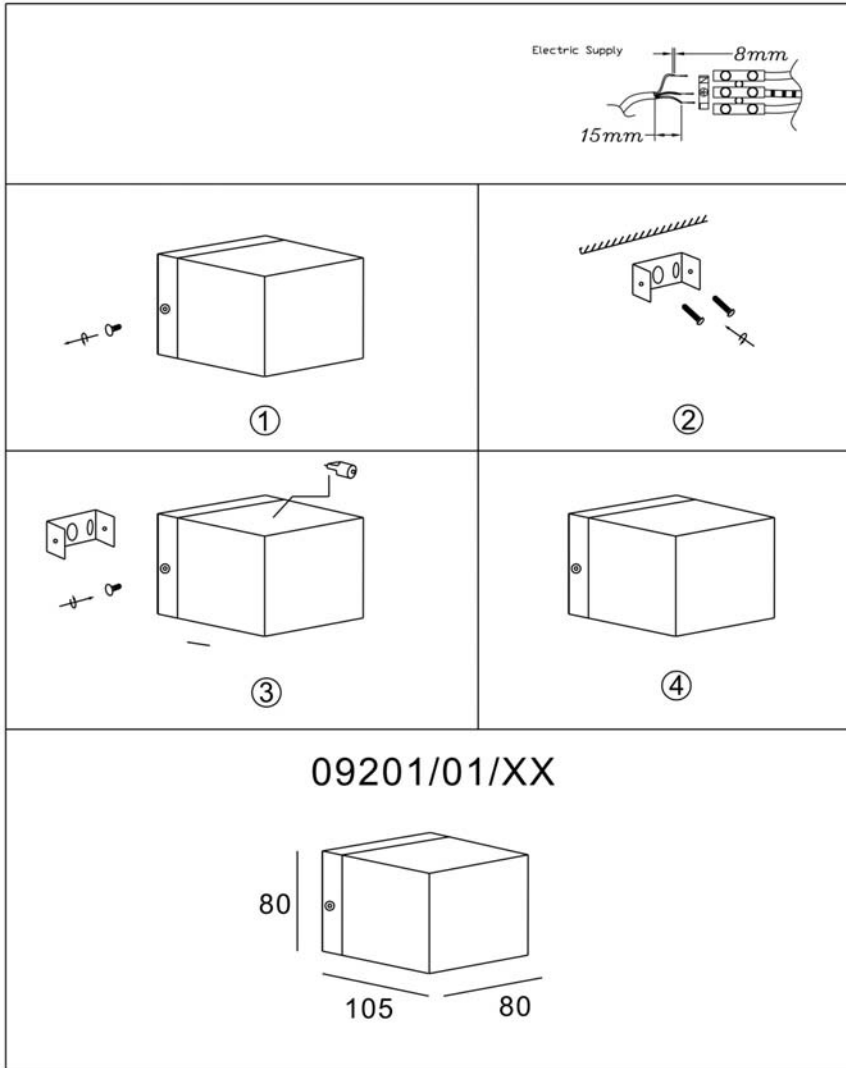

Line drawing of the item

Item number:09201/01/XX

Installation drawing

Technical details

materials used:	aluminium	
color:	Aluminium,WHITE	
dimmable and how is the fixture dimmable:		
size:	Height:	80mm
	Length:	105mm
	Width:	80mm
	Net Weight:	300g
power requirements:	220-240V~50Hz	
bulb type and maximum Wattage:	G9 W/O BULB	
number of bulbs:		
IP degree:	IP20	