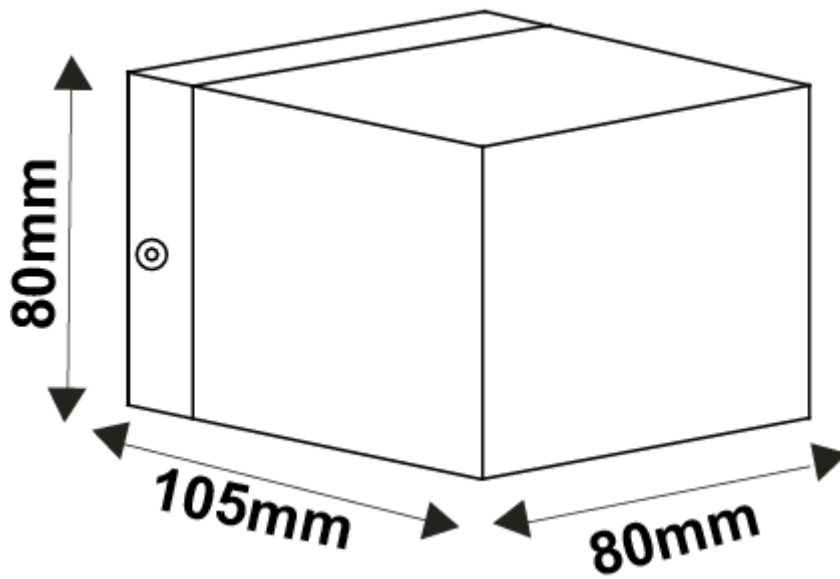

Line drawing of the item

Item number:09201/01/XX

Installation drawing

Technical details

materials used:	aluminium	
color:	Aluminium,WHITE	
dimmable and how is the fixture dimmable:		
size:	Height:	80mm
	Length:	105mm
	Width:	80mm
	Net Weight:	300g
power requirements:	220-240V~50Hz	
bulb type and maximum Wattage:	G9 W/O BULB	
number of bulbs:		
IP degree:	IP20	