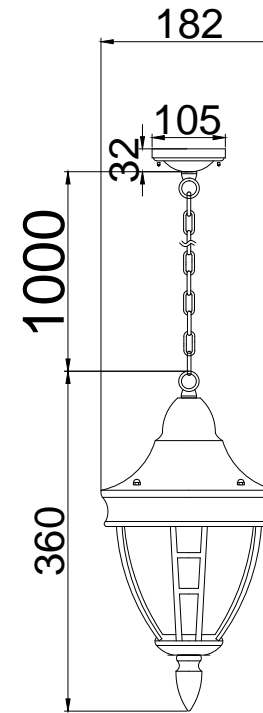

Instruction

O027PL-01B

1 x E27 (60W)

Model: O027PL-01B
Collection: Outdoor
Series: New Series 026

Pendant Lamps