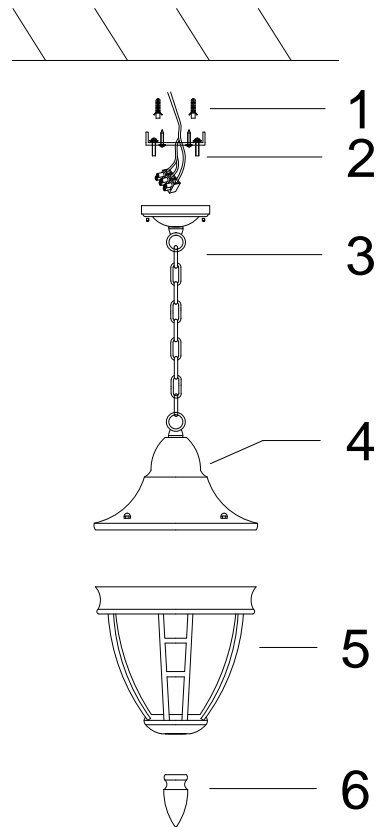

Instruction

O027PL-01B

1 x E27 (60W)

Model: O027PL-01B
Collection: Outdoor
Series: New Series 026

Pendant Lamps