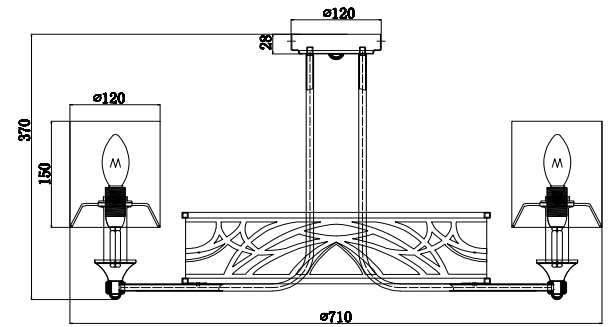

Instruction

H004CL-05BG

5 x E14 (40W)

Model: H004CL-05BG
Collection: House
Series: Vittoria

Ceiling Lamps