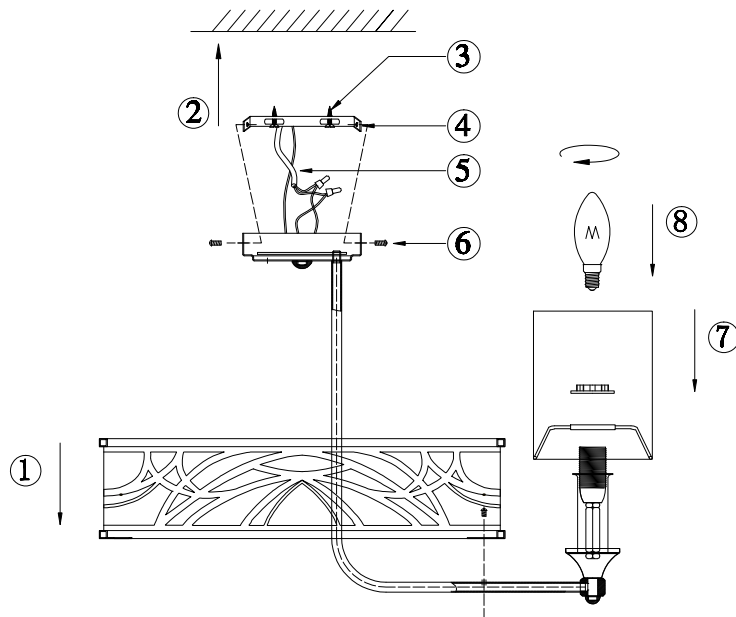

Instruction

H004CL-05BG

5 x E14 (40W)

Model: H004CL-05BG
Collection: House
Series: Vittoria

Ceiling Lamps