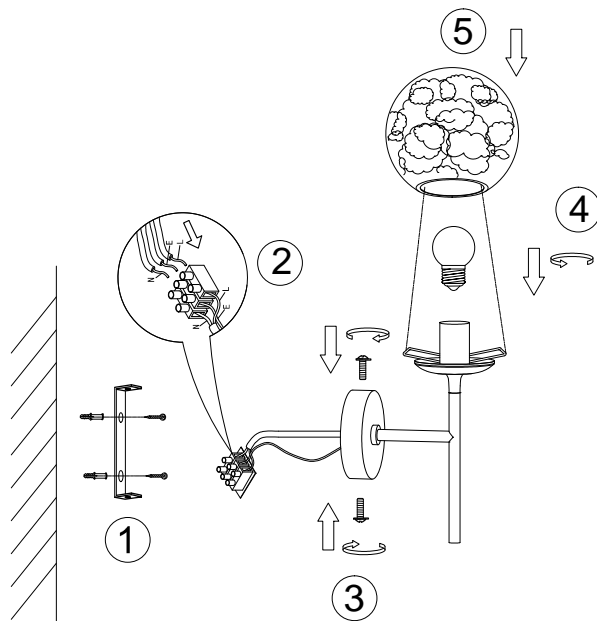

Instruction

MOD061WL-01BS

1 x E27 (40W)

Recommended to use with LED bulbs

Model: MOD061WL-01BS
Collection: Modern
Series: New Series 061

Wall Lamps