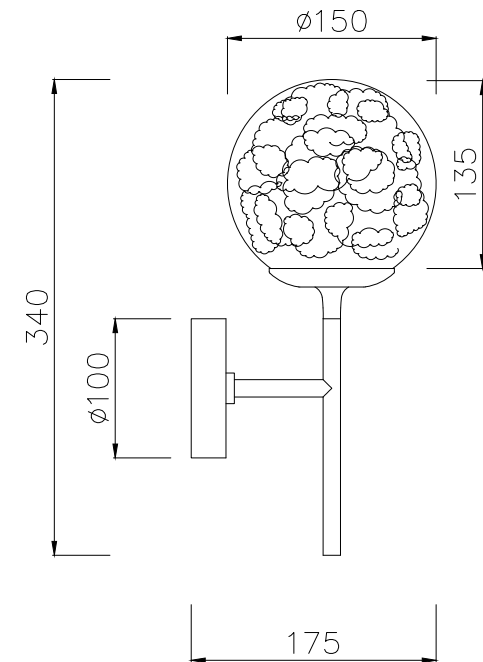

Instruction

MOD061WL-01BS

1 x E27 (40W)

Recommended to use with LED bulbs

Model: MOD061WL-01BS
Collection: Modern
Series: New Series 061

Wall Lamps